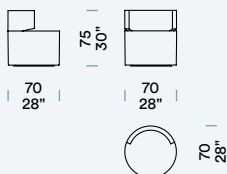

SCELTE OPZIONALI / CHOIX EN OPTION / OPTIONELE KEUZES / OPTIONALS

[IT] — Vi preghiamo di specificare, all'interno dell'ordine, la tipologia dell'opzione scelta.

[FR] — Lors de la commande, nous vous prions d'indiquer le type d'option choisi.

[NL] — Gelieve bij de bestelling het gewenste type optionele te vermelden.

[EN] — Please specify your chosen type of optional in your order.

EFFETTO RIGIDO
Mousse ferme
Harde mousse
High density foam

MEMORIA LENTA
Mousse à mémoire
Traagschuim
Memory foam

BASE GIREVOLE
Base pivotante
Draaibare basis
Swivel base