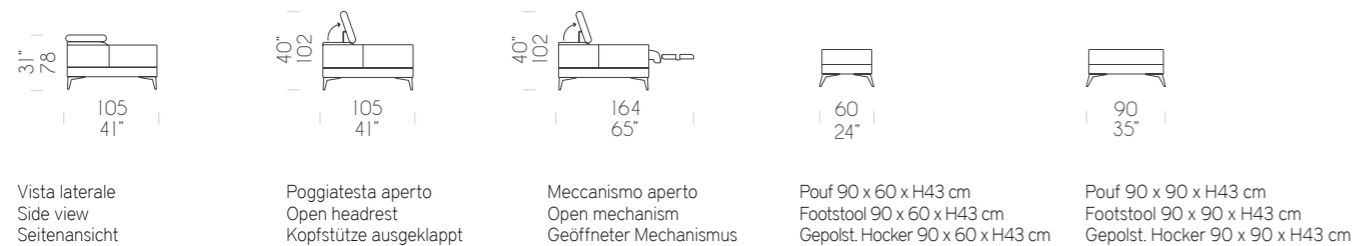

Seat cushion in double density, eco-friendly, with double internal padding consisting of a 150 g. resin-bonded and 100% polyamide velveteen lining layer. Backrest with acrylic wadding internal padding. Shaped chromed metal foot H.150 mm.

Sitzkissen aus Schaumstoff mit doppelter Dichte, umweltfreundlich, mit doppelter Innenauskleidung aus Resinat 150 g und leichtem Samt 100% Polyamid. Rückenlehne mit Innenauskleidung aus Acrylwatte. Geformter und verchromter Metallfuß H.150 mm.

CARATTERISTICHE / CHARACTERISTICS / EIGENSCHAFTEN

- CUSCINO SEDUTA
  Seat cushion
  Sitzkissen
- SCHIENALE
  Backrest
  Rückenlehne
- IMB. SCOCCA
  Body padding
  Polst. Gestell
- CUCITURA AD 1 AGO
  Single needle seams
  Genäht mit 1 Nadel
- POGGIATESTA REGOLABILI
  Adjustable headrests
  Verstellbare Kopfstützen

SCELTE OPZIONALI / OPTIONALS / SONDERAUSSTATTUNG

- EFFETTO RIGIDO
  Rigid effect
  Hartschaum
- MEMORIA LENTA
  Shape memory
  Slow-Memory-Schaum
- PIEDINO SATINATO O NIKEL NERO
  Satin foot or black nickel
  Fuße Satiniert oder schwarz Nickel
- RECLINER RELAX
  Relax recliner
  Recliner Relax
- POGGIATESTA
  Headrests
  Kopfstützen
- BATTERIA
  Batterie
  Batterij

ELEMENTI COLLEZIONE / COLLECTION COMPONENTS / ELEMENTE DER KOLLEKTION

Vista laterale
Side view
Seitenansicht

Poggiatesta aperto
Open headrest
Kopfstütze ausgeklappt

Meccanismo aperto
Open mechanism
Geöffneter Mechanismus

Pouf 90 x 60 x H43 cm
Footstool 90 x 60 x H43 cm
Gepolst. Hocker 90 x 60 x H43 cm

Pouf 90 x 90 x H43 cm
Footstool 90 x 90 x H43 cm
Gepolst. Hocker 90 x 90 x H43 cm