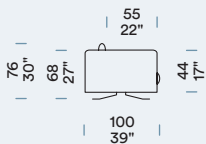

CARATTERISTICHE / CARACTÉRISTIQUES / KENMERKEN / CHARACTERISTICS

VISTA LATERALE
Vue latérale / Zijaanzicht / Side view