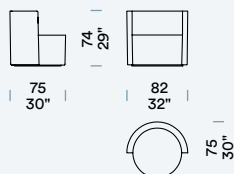

SCELTE OPZIONALI / CHOIX EN OPTION / OPTIONELE KEUZES / OPTIONALS

[IT] — Vi preghiamo di specificare, all'interno dell'ordine, la tipologia dell'opzione scelta.

[FR] — Lors de la commande, nous vous prions d'indiquer le type d'option choisi.

[NL] — Gelieve bij de bestelling het gewenste type optionele te vermelden.

[EN] — Please specify your chosen type of optional in your order.

EFFETTO RIGIDO
Mousse ferme
Harde mousse
High density foam

MEMORIA LENTA
Mousse à mémoire
Traagschuim
Memory foam

BASE GIREVOLE
Base pivotante
Draaibare basis
Swivel base