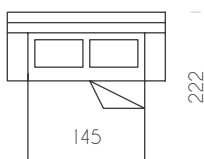

Seat cushion in foam, D. 30, with acrylic wadding. Backrest with acrylic wadding internal padding. Option of transforming it into a bed with the electro-welded metal bedstead and rubber mattress, H12 cm. Chromed foot L215 x D110 x H25 mm.

131

Centrale 2P
Central unit 2S
Mittelteil 2-Sitzer

151

Centrale 2P max
Central unit 2S max
Mittelteil 2-Sitzer Maxi

181

Centrale 3P
Central unit 3S
Mittelteil 3-Sitzer

90

Ch. Longue dx
Ch. Longue right
Ch. Longue rechts

100

Ch. Longue max dx
Ch. Longue max, right
Ch. Longue Maxi rechts

118

Angolo
Corner
Eckteil

182

Divano 2P letto
Sofa bed 2S
Schlafsofa 2-Sitzer

202

Divano 2P max letto
Sofa bed 2S max
Schlafsofa 2-Sitzer Maxi