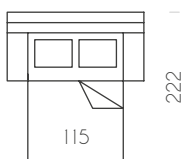

Seat cushion in foam, D. 30, with acrylic wadding. Backrest with acrylic wadding internal padding. Option of transforming it into a bed with the electro-welded metal bedstead and rubber mattress, H12 cm. Chromed foot L215 x D110 x H25 mm.

131

Centrale 2P
Central unit 2S
Mittelteil 2-Sitzer

151

Centrale 2P max
Central unit 2S max
Mittelteil 2-Sitzer Maxi

181

Centrale 3P
Central unit 3S
Mittelteil 3-Sitzer

90

Ch. Longue dx
Ch. Longue right
Ch. Longue rechts

100

Ch. Longue max dx
Ch. Longue max, right
Ch. Longue Maxi rechts

118

Angolo
Corner
Eckteil

182

Divano 2P letto
Sofa bed 2S
Schlafsofa 2-Sitzer

202

Divano 2P max letto
Sofa bed 2S max
Schlafsofa 2-Sitzer Maxi